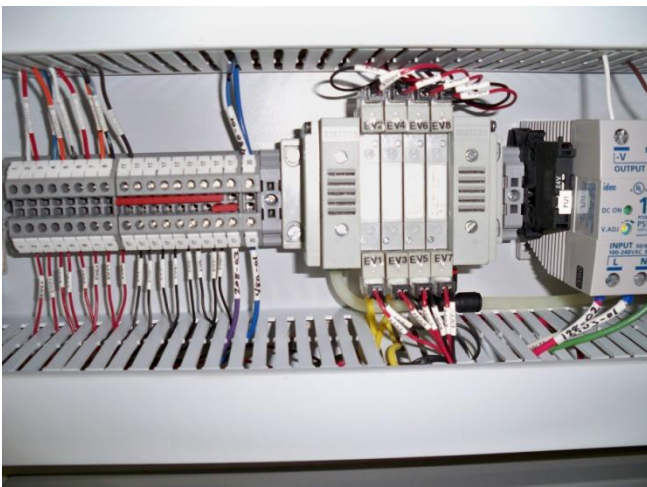

iGas Mobile! Mobile Analytical Cart

Call your friends at
Invatech to discuss
your application

iGas Mobile Analytical Cart