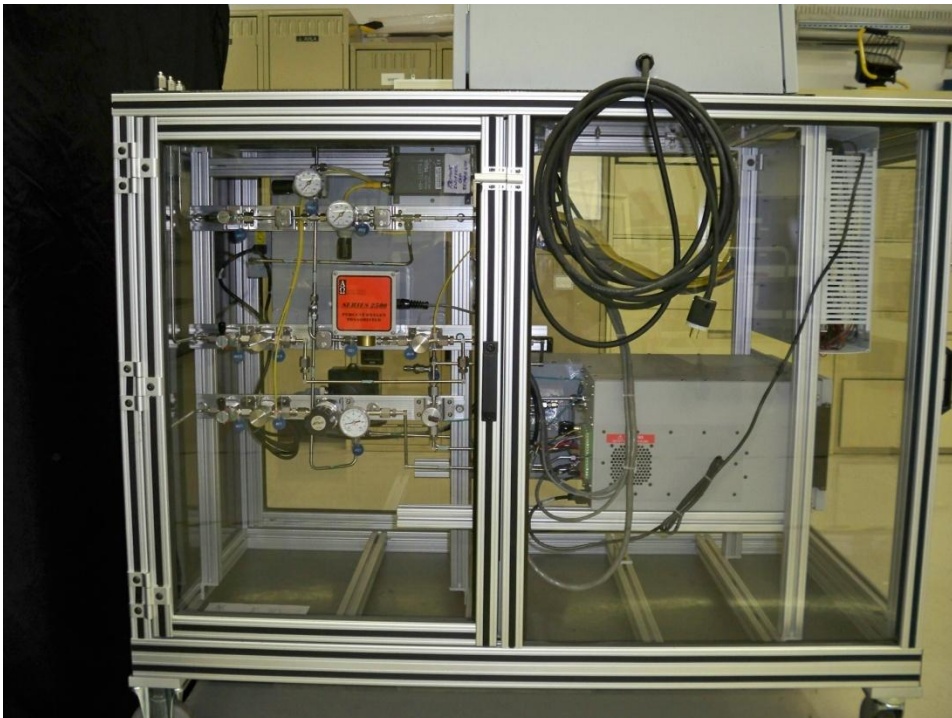

## iGas Mobile! Mobile Analytical Cart

- Platform may adapt to many analyzer types
- DeltaF 760 Dual Moisture & Oxygen shown
- Safety systems detect O<sub>2</sub> to avoid sensor poisoning
- Data acquisition
- Enclosure temperature probe to view thermal events
- Clear cart designed for easy service.
- Cart components are repairable
- Non mobile iGas mobile rack systems available too!